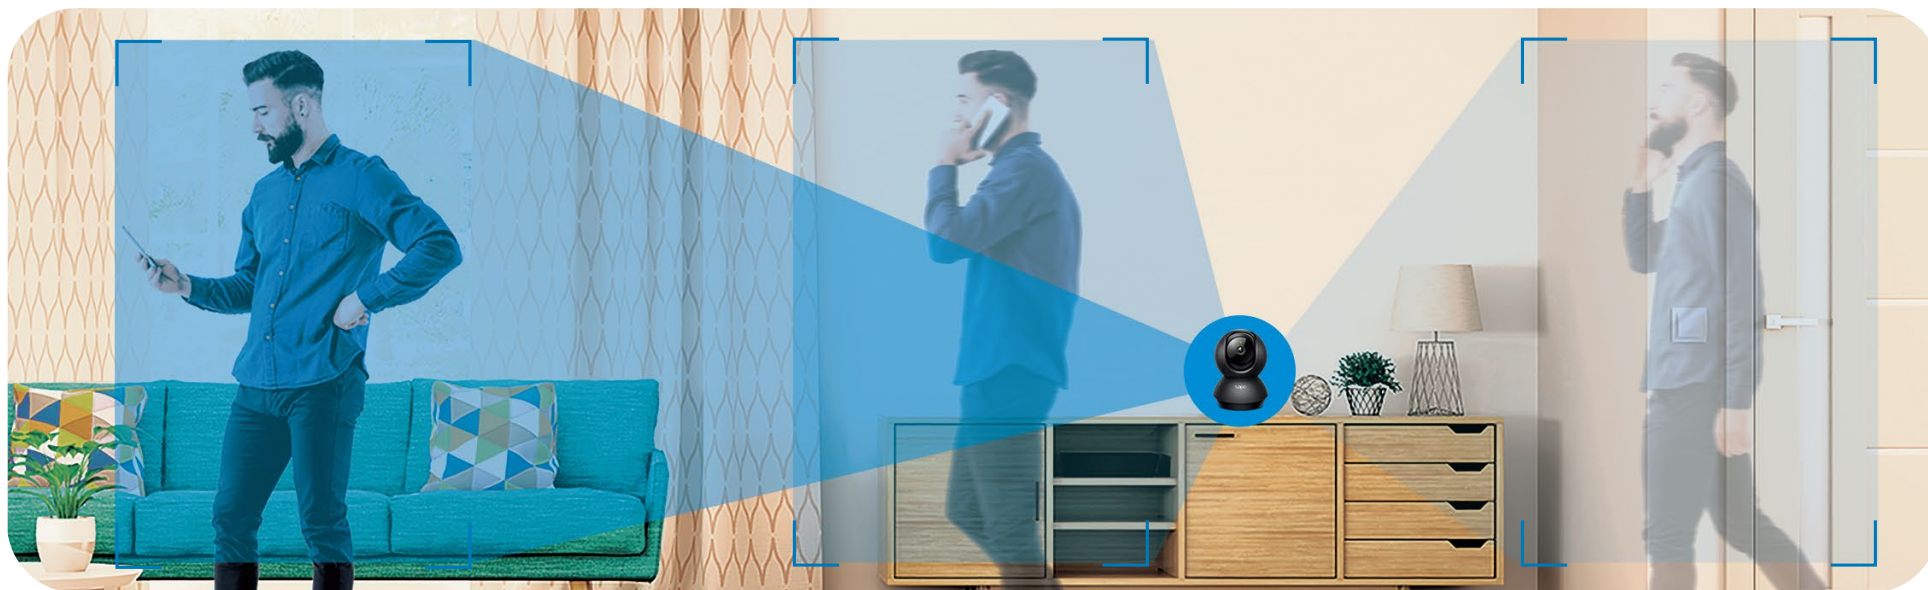

Pan/Tilt Home Security Wi-Fi Camera

1080p
Full HD

Tapo C201

Motion Detection and Tracking

Person
Detection

Baby Crying
Detection

Night Vision
up to 40 ft

works with alexa

works with Google Home

// Highlight

Motion Detection and Tracking

Whenever a camera detects motion, it will automatically follow the subject, keeping it within the camera's field of view.

// Features

Person Detection

Notifies you when a person is detected.

1080p Full High Definition

Provides greater sharpness and clarity.

Night Vision up to 40 ft

Provides a visual distance of up to 40 ft in total darkness.

Field of View

360° horizontal range.

Two-Way Audio

Communicate in real time through a built-in microphone and speaker.

Customizable Block Zones

Set customizable block zones to keep private areas from being monitored.

Baby Crying Detection